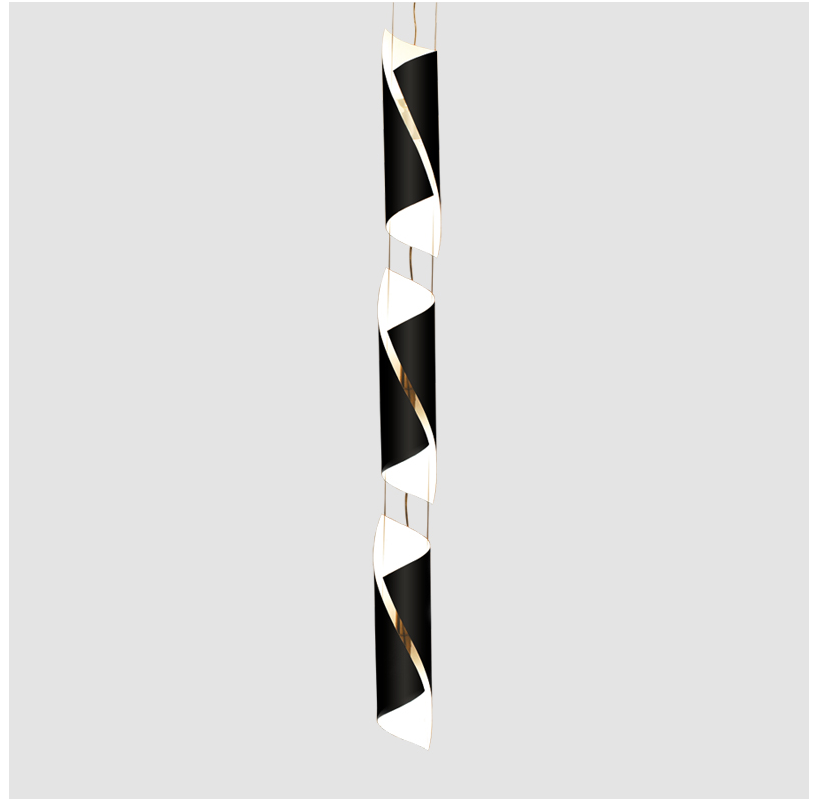

HUE SUSPENSION

D131024-

base number   Finish
Options

1. To build a product code in our configurator select the specify button on the base model # product page
2. To build a manual product code on this datasheet choose from the options listed below in blue font and add the suffix to the base model #

GENERAL

Series: HUE
Brand: Knikerboker
Division: Design
Mounting Type: Suspension
Mounting Location: Ceiling
Subcategory: Pendant

PHYSICAL

Shape: Abstract
Diameter (mm): 120
Diameter (in): 4 3/4
Height (mm): 1620
Height (in): 63 3/4
Max. Overall Height (mm): 2750
Max. Overall Height (in): 108 1/4
Light Distribution: Direct / Indirect
Fixture Finish: BRL / BFM / BRW / CLF / CLM / CLW / GLF / GLM / GLW / MBK / SLF / SLM / SLW / WHI
Fixture Material: Metal
Cable Details: 1 Silicone Cable 2000mm / 78 3/4"

ELECTRICAL

Number of Lamps: 6
Lamp Type: LED Retrofit
Lamp Shape: MR16
Bulb Included: Bulb Not Included
Max. Wattage Per Lamp (W): 6.5
Lamp Base: GU10
Input Voltage (V): 120

LED

OPTICAL

RATINGS AND CERTIFICATIONS

Certified By: Certified for North American Standards
IP rating: IP20

PROJECT	_____
TYPE	_____
SPECIFIER	_____
QUANTITY	_____
DATE	_____