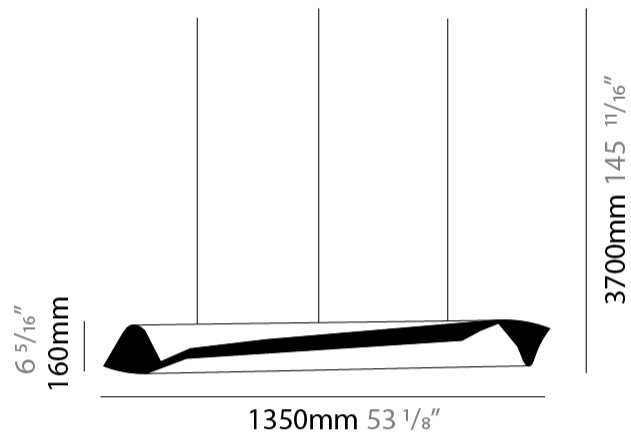

PROJECT	_____
TYPE	_____
SPECIFIER	_____
QUANTITY	_____
DATE	_____

HUE SUSPENSION

D131213-

base number _____
Finish _____
Options _____

1. To build a product code in our configurator select the specify button on the base model # product page
2. To build a manual product code on this datasheet choose from the options listed below in blue font and add the suffix to the base model #

GENERAL

Series: HUE _____
Brand: Knikerboker _____
Division: Design _____
Mounting Type: Suspension _____
Mounting Location: Ceiling _____
Subcategory: Pendant _____

PHYSICAL

Shape: Abstract _____
Diameter (mm): 160 _____
Diameter (in): 6 ⁵/₁₆ _____
Height (mm): 1350 _____
Height (in): 53 ¹/₈ _____
Max. Overall Height (mm): 3700 _____
Max. Overall Height (in): 145 ¹¹/₁₆ _____
Light Distribution: Direct / Indirect _____
Fixture Finish: BRL / BFM / BRW / CLF / CLM / CLW / GLF / GLM / GLW / MBK / SLF / SLM / SLW / WHI _____
Fixture Material: Metal _____
Cable Details: 1 Silicone Cable 2000mm / 78 3/4" _____

ELECTRICAL

Number of Lamps: 4 _____
Lamp Type: LED Retrofit _____
Bulb Included: Bulb Not Included _____
Max. Wattage Per Lamp (W): 4.5 _____
Lamp Base: E26 _____
Input Voltage (V): 120 _____
Upon Request: 277Vac / GU10 _____

LED

OPTICAL

RATINGS AND CERTIFICATIONS

Certified By: Certified for North American Standards _____
IP rating: IP20 _____