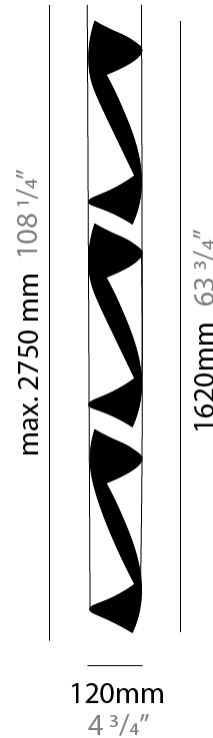

HUE SUSPENSION

D131024-

base number   Finish
Options

1. To build a product code in our configurator select the specify button on the base model # product page
2. To build a manual product code on this datasheet choose from the options listed below in blue font and add the suffix to the base model #

GENERAL

Series: HUE
Brand: Knikerboker
Division: Design
Mounting Type: Suspension
Mounting Location: Ceiling
Subcategory: Pendant

PHYSICAL

Shape: Abstract
Diameter (mm): 120
Diameter (in): 4 3/4
Height (mm): 1620
Height (in): 63 3/4
Max. Overall Height (mm): 2750
Max. Overall Height (in): 108 1/4
Light Distribution: Direct / Indirect
Fixture Finish: BRL / BFM / BRW / CLF / CLM / CLW / GLF / GLM / GLW / MBK / SLF / SLM / SLW / WHI
Fixture Material: Metal
Cable Details: 1 Silicone Cable 2000mm / 78 3/4"

ELECTRICAL

Number of Lamps: 6
Lamp Type: LED Retrofit
Lamp Shape: MR16
Bulb Included: Bulb Not Included
Max. Wattage Per Lamp (W): 6.5
Lamp Base: GU10
Input Voltage (V): 120

LED

OPTICAL

RATINGS AND CERTIFICATIONS

Certified By: Certified for North American Standards
IP rating: IP20

PROJECT	_____
TYPE	_____
SPECIFIER	_____
QUANTITY	_____
DATE	_____