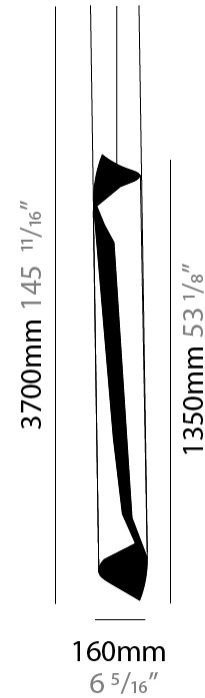

PROJECT
TYPE
SPECIFIER
QUANTITY
DATE

HUE SUSPENSION

D131107-

base number Finish
Options

1. To build a product code in our configurator select the specify button on the base model # product page
2. To build a manual product code on this datasheet choose from the options listed below in blue font and add the suffix to the base model #

GENERAL

Series: HUE
Brand: Knikerboker
Division: Design
Mounting Type: Suspension
Mounting Location: Ceiling
Subcategory: Pendant

PHYSICAL

Shape: Abstract
Diameter (mm): 160
Diameter (in): 6 ⁵/₁₆
Height (mm): 1350
Height (in): 53 ¹/₈
Max. Overall Height (mm): 3700
Max. Overall Height (in): 145 ¹¹/₁₆
Light Distribution: Direct / Indirect
Fixture Finish: BRL / BFM / BRW / CLF / CLM / CLW / GLF / GLM / GLW / MBK / SLF / SLM / SLW / WHI
Fixture Material: Metal
Cable Details: 2 Silicone Cable 2000mm / 78 3/4"

ELECTRICAL

Number of Lamps: 4
Lamp Type: LED Retrofit
Bulb Included: Bulb Not Included
Max. Wattage Per Lamp (W): 4.5
Lamp Base: E26
Input Voltage (V): 120
Upon Request: 277Vac / GU10

LED

OPTICAL

RATINGS AND CERTIFICATIONS

Certified By: Certified for North American Standards
IP rating: IP20